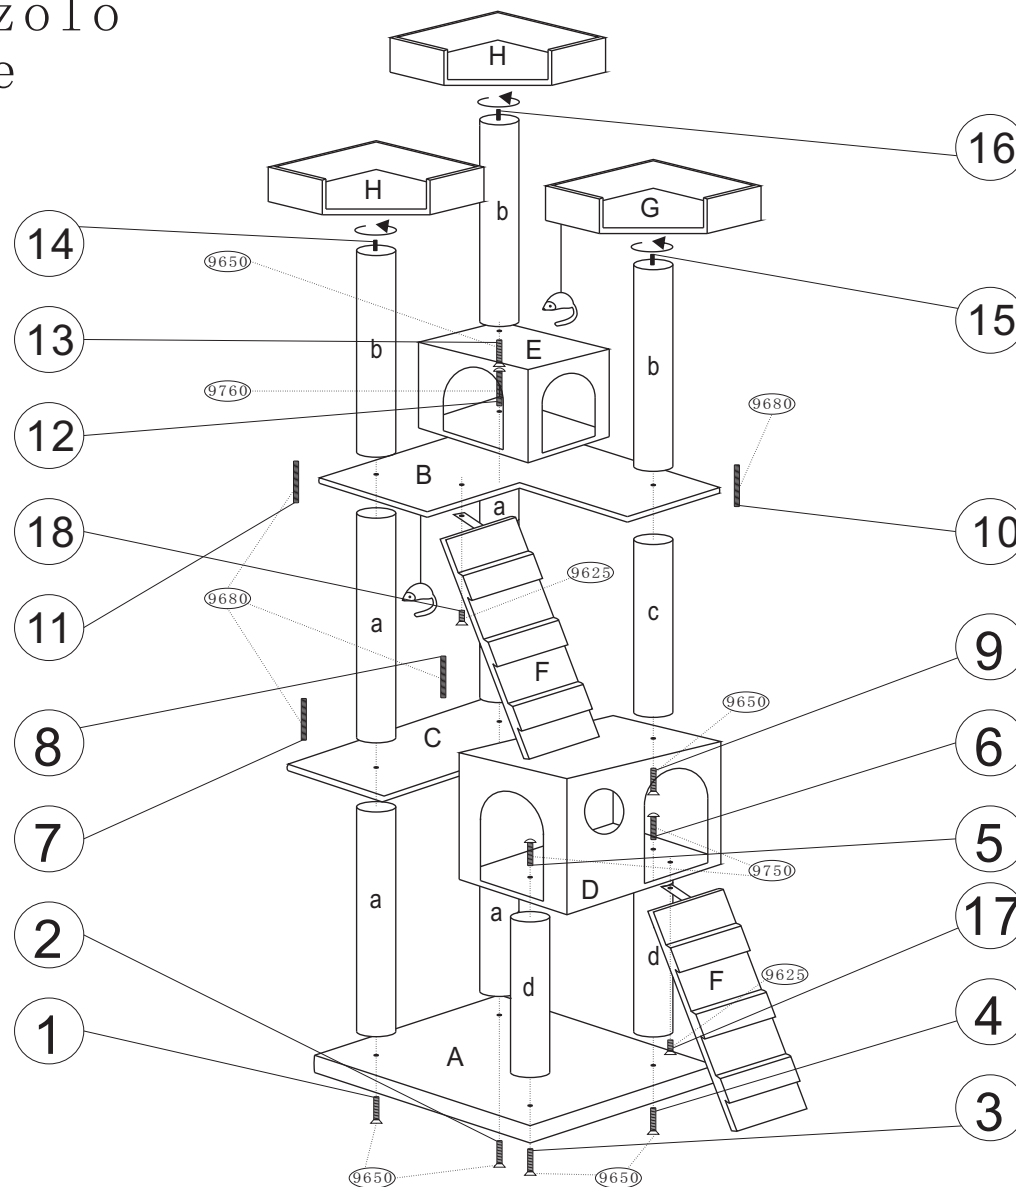

# Rapunzel Raiponce Raperonzolo Raponsje

M8*50mm Art.9650 6 pcs	M8*50mm Art.9750 2 pcs	M8*25mm Art.9625 2 pcs	M8*80mm Art.9680 4 pcs	M8*60mm Art.9760 1 pc	1 pc

D. 9*50cm 4 pcs	D. 9*45cm 3 pcs	D. 9*38cm 1 pc	D. 9*34cm 2 pcs

58*70cm 1 pc	58*70cm 1 pc	58*35cm 1 pc	50*35*H30cm 1 pc	40*30*H24cm 1 pc

1 pc	35*35*H7cm 1 pc	35*35*H7cm 2 pcs

① =start